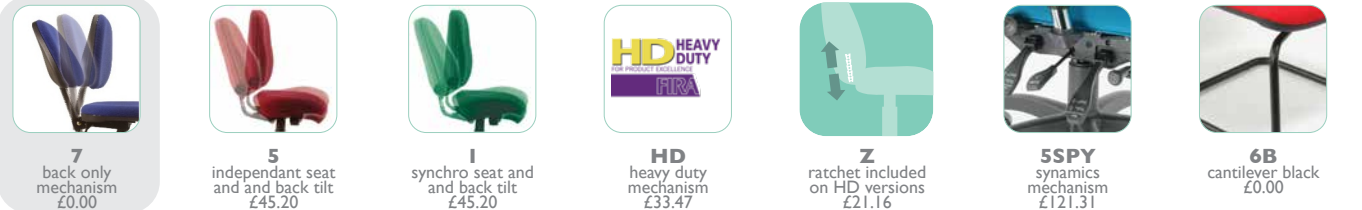

Uni Bespoke

Albion
chairs

Uni bespoke coding and options

BACK

MECHANISM CHOICES

SEAT OPTIONS

ARM CHOICES

BASE SPINDLE OPTIONS

CASTOR/GLIDES

FABRIC COLUMNS

PRICES FOR OTHER COLUMNS BASED ON COLUMN 1	COM	COL 2	COL 3	COL 4	COL 5	COL 6
UNI 07 / 17 / 27 / 37 / 47 / 107 / 117 / 127	+	+	+	+	+	+
UNI 57 / 67	£-9.91	£12.41	£28.37	£44.35	£65.63	£94.00
UNI 77 / 87	£-16.50	£20.67	£46.50	£74.06	£110.22	£156.70
UNI 97	£-19.82	£24.83	£56.75	£88.70	£131.25	£188.00
	£-34.69	£43.45	£99.31	£155.22	£229.69	£329.00

OTHER OPTIONS

7
COL 1 COL 2
£434.22 £459.05

8
COL 1 COL 2
£434.22 £459.05

9
COL 1 COL 2
£501.52 £544.96

10
COL 1 COL 2
£209.45 £221.86

11
COL 1 COL 2
£228.92 £241.33

12
COL 1 COL 2
£274.13 £286.54

6V
cantilever silver
£42.65