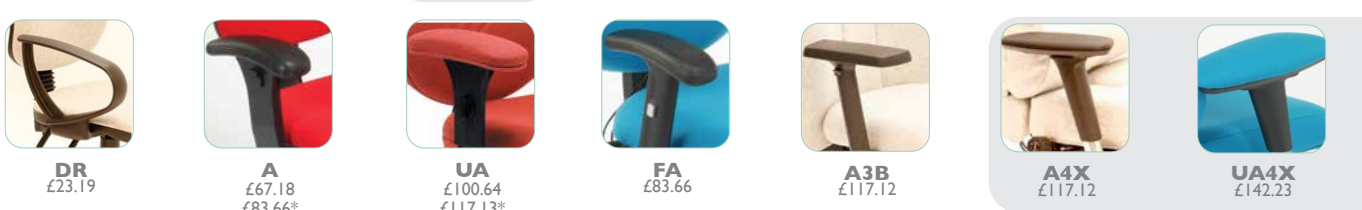

Uni Bespoke

Albion
chairs

Uni bespoke coding and options

BACK

MECHANISM CHOICES

SEAT OPTIONS

ARM CHOICES

BASE SPINDLE OPTIONS

CASTOR/GLIDES

FABRIC COLUMNS

PRICES FOR OTHER COLUMNS BASED ON COLUMN 1	COM	COL 2	COL 3	COL 4	COL 5	COL 6
UNI 07 / 17 / 27 / 37 / 47 / 107 / 117 / 127	+	+	+	+	+	+
UNI 57 / 67	£-9.91	£12.41	£28.37	£44.35	£65.63	£94.00
UNI 77 / 87	£-16.50	£20.67	£46.50	£74.06	£110.22	£156.70
UNI 97	£-19.82	£24.83	£56.75	£88.70	£131.25	£188.00
	£-34.69	£43.45	£99.31	£155.22	£229.69	£329.00

OTHER OPTIONS

7
COL 1 COL 2
£434.22 £459.05

8
COL 1 COL 2
£434.22 £459.05

9
COL 1 COL 2
£501.52 £544.96

10
COL 1 COL 2
£209.45 £221.86

11
COL 1 COL 2
£228.92 £241.33

12
COL 1 COL 2
£274.13 £286.54

6V
cantilever silver
£42.65