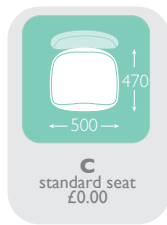

OTHER OPTIONS

7
COL 1 COL 2
£434.22 £459.05

8
COL 1 COL 2
£434.22 £459.05

9
COL 1 COL 2
£501.52 £544.96

10
COL 1 COL 2
£209.45 £221.86

11
COL 1 COL 2
£228.92 £241.33

12
COL 1 COL 2
£274.13 £286.54

6V
cantilever silver
£42.65