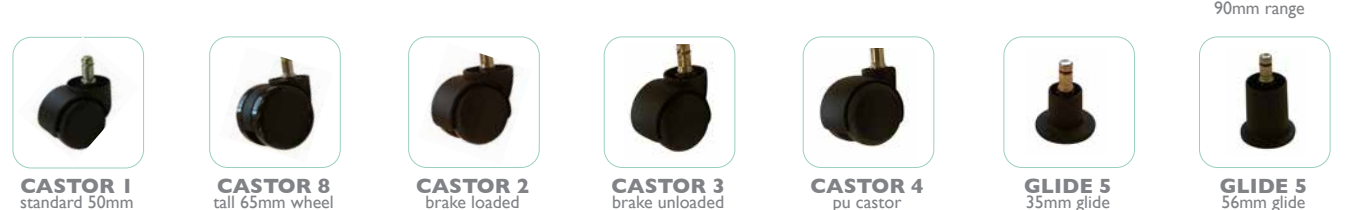

Uni Bespoke

Albion
chairs

Uni bespoke coding and options

BACK

MECHANISM CHOICES

SEAT OPTIONS

ARM CHOICES

BASE SPINDLE OPTIONS

CASTOR/GLIDES

FABRIC COLUMNS

PRICES FOR OTHER COLUMNS BASED ON COLUMN 1	COM	COL 2	COL 3	COL 4	COL 5	COL 6
UNI 07 / 17 / 27 / 37 / 47 / 107 / 117 / 127	+	+	+	+	+	+
UNI 57 / 67	£-9.91	£12.41	£28.37	£44.35	£65.63	£94.00
UNI 77 / 87	£-16.50	£20.67	£46.50	£74.06	£110.22	£156.70
UNI 97	£-19.82	£24.83	£56.75	£88.70	£131.25	£188.00
	£-34.69	£43.45	£99.31	£155.22	£229.69	£329.00

OTHER OPTIONS

7
COL 1 COL 2
£434.22 £459.05

8
COL 1 COL 2
£434.22 £459.05

9
COL 1 COL 2
£501.52 £544.96

10
COL 1 COL 2
£209.45 £221.86

11
COL 1 COL 2
£228.92 £241.33

12
COL 1 COL 2
£274.13 £286.54

6V
cantilever silver
£42.65